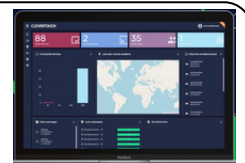

All Clevertouch Interactive Displays come with a 5 year onsite warranty and free Over The Air (OTA) Software Updates

For more information and pricing please contact your reseller

web: www.avio.ie | email: sales@avio.ie | phone: 01 813 5588