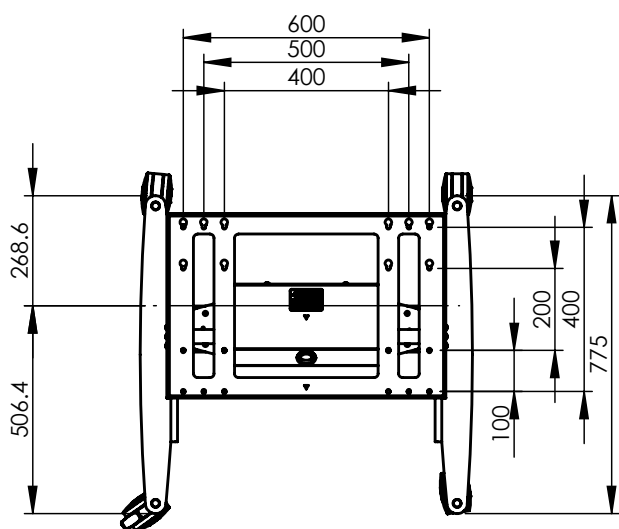

Place your mini PC or NUC in the space below the movable VESA mounting, neatly out of sight.

The CTTIP.EU has anti-collision on the up and down movement. When the screen touches something during a movement, the movement stops and the lift goes back a bit in the opposite direction.

FEATURES

Minimum length: 691 mm
Maximum length: 1351 mm
Weight: 54 kg
Colour: Black
Maximum load: 100 kg
Screen position: Landscape
Inch range: All sizes, as long as distance between bottom monitor and wheel frame is bigger than 35 mm

Mobile/fixed: Mobile
Height adjustment: Electr. 660mm, speed up to 38 mm/s
Bracket/interface: Included
Type bracket/interface: VESA
Range bracket/interface: Max. VESA 600x400
Other information: Electrical tilt function. Standard with anti-collision. Check if your flat screen is suitable for horizontal use.