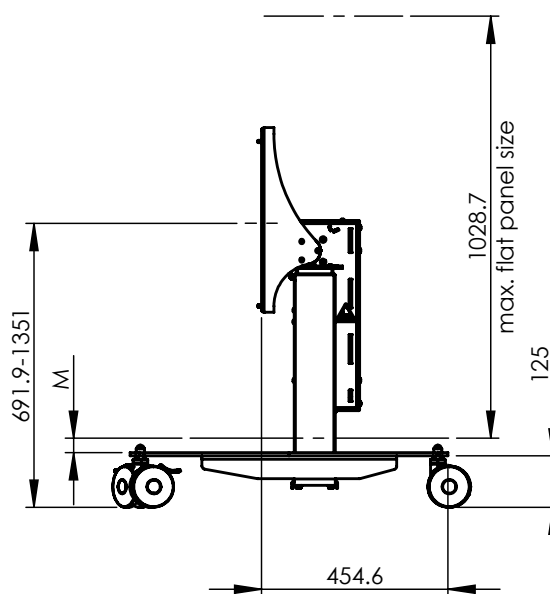

FEATURES

Minimum length: 691 mm
Maximum length: 1351 mm
Weight: 54 kg
Colour: Black
Maximum load: 100 kg
Screen position: Landscape
Inch range: All sizes, as long as distance between bottom monitor and wheel frame is bigger than 35 mm

Mobile/fixed: Mobile
Height adjustment: Electr. 660mm, speed up to 38 mm/s
Bracket/interface: Included
Type bracket/interface: VESA
Range bracket/interface: Max. VESA 600x400
Other information: Electrical tilt function. Standard with anti-collision. Check if your flat screen is suitable for horizontal use.