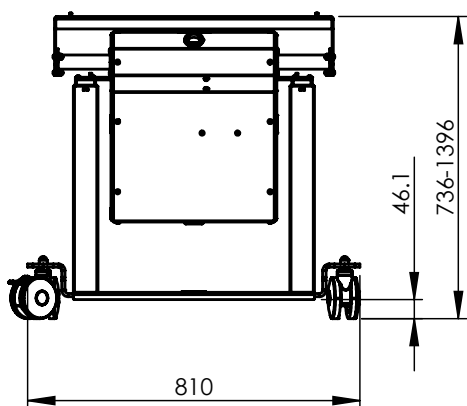

FEATURES

Minimum length: 691 mm
Maximum length: 1351 mm
Weight: 54 kg
Colour: Black
Maximum load: 100 kg
Screen position: Landscape
Inch range: All sizes, as long as distance between bottom monitor and wheel frame is bigger than 35 mm

Mobile/fixed: Mobile
Height adjustment: Electr. 660mm, speed up to 38 mm/s
Bracket/interface: Included
Type bracket/interface: VESA
Range bracket/interface: Max. VESA 600x400
Other information: Electrical tilt function. Standard with anti-collision. Check if your flat screen is suitable for horizontal use.

M = minimal free space of 35 mm